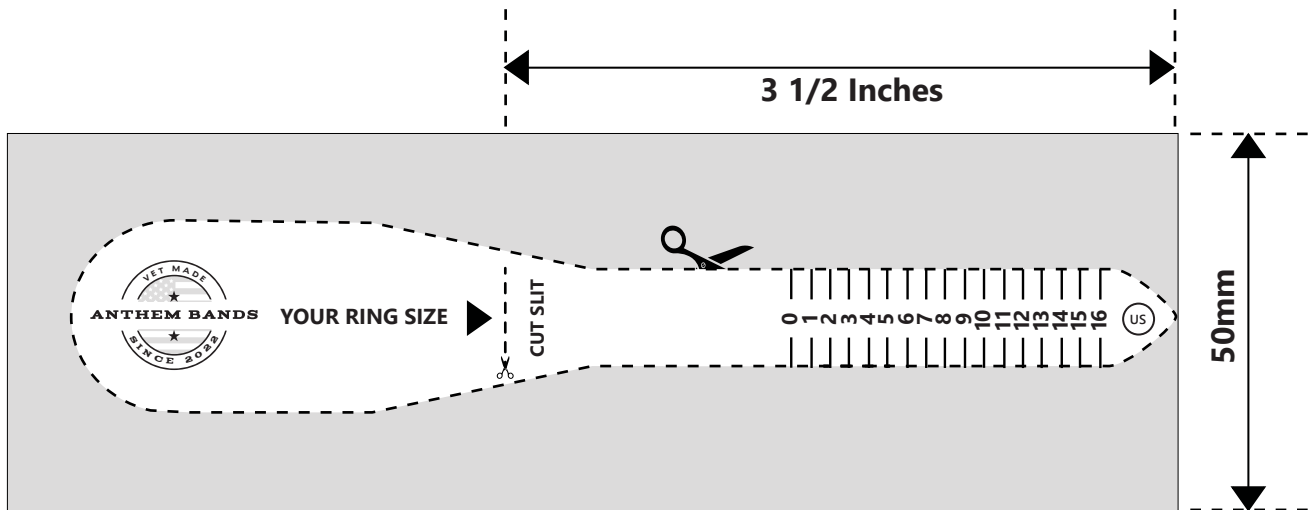

# RING CHART & SIZER

\*\*\*Measure a ring you already have!\*\*\*

Place your ring over the guide until you find the right fit or compare it to the inside diameter

**Important:** Measure the template with your ruler to make sure it is printed to correct size.

**This ring sizer is for indication only**

It is important to make sure you have your ring size measured professionally before making a purchase.

**This is for reference only. Anthem Bands cannot be held responsible for any errors that occur as a result of measuring your finger**