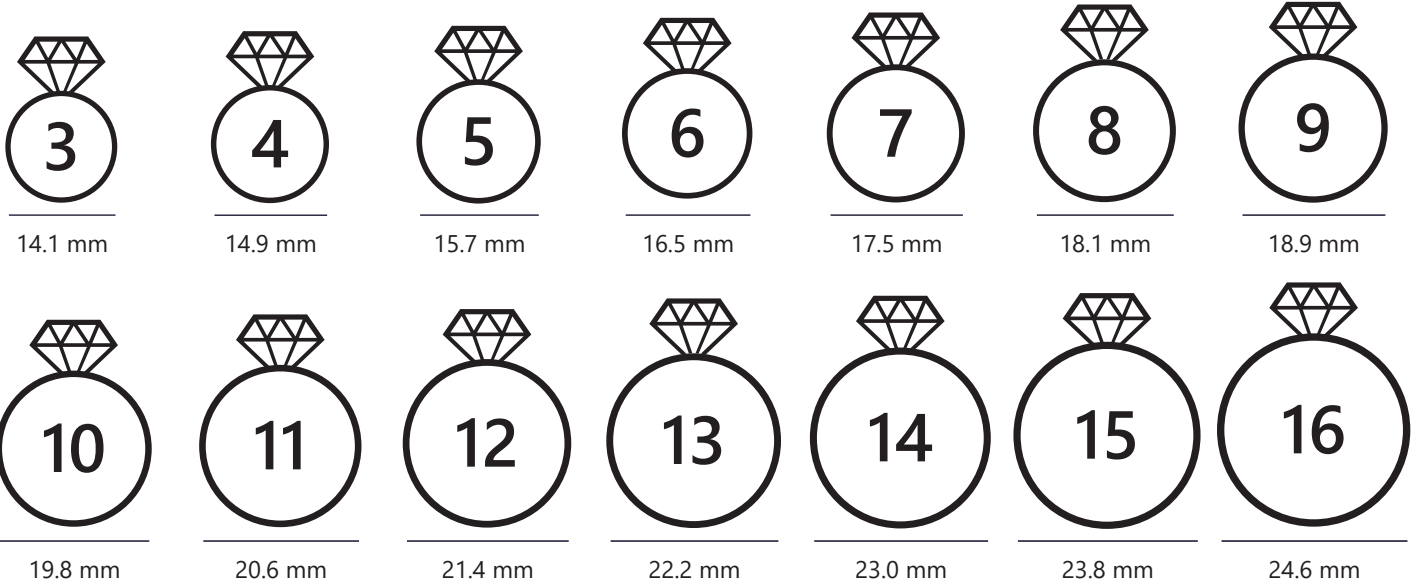

# RING CHART & SIZER

\*\*\*Measure a ring you already have!\*\*\*

Place your ring over the guide until you find the right fit or compare it to the inside diameter

**Important:** Measure the template with your ruler to make sure it is printed to correct size.

**This ring sizer is for indication only**

It is important to make sure you have your ring size measured professionally before making a purchase.

**This is for reference only. Anthem Bands cannot be held responsible for any errors that occur as a result of measuring your finger**